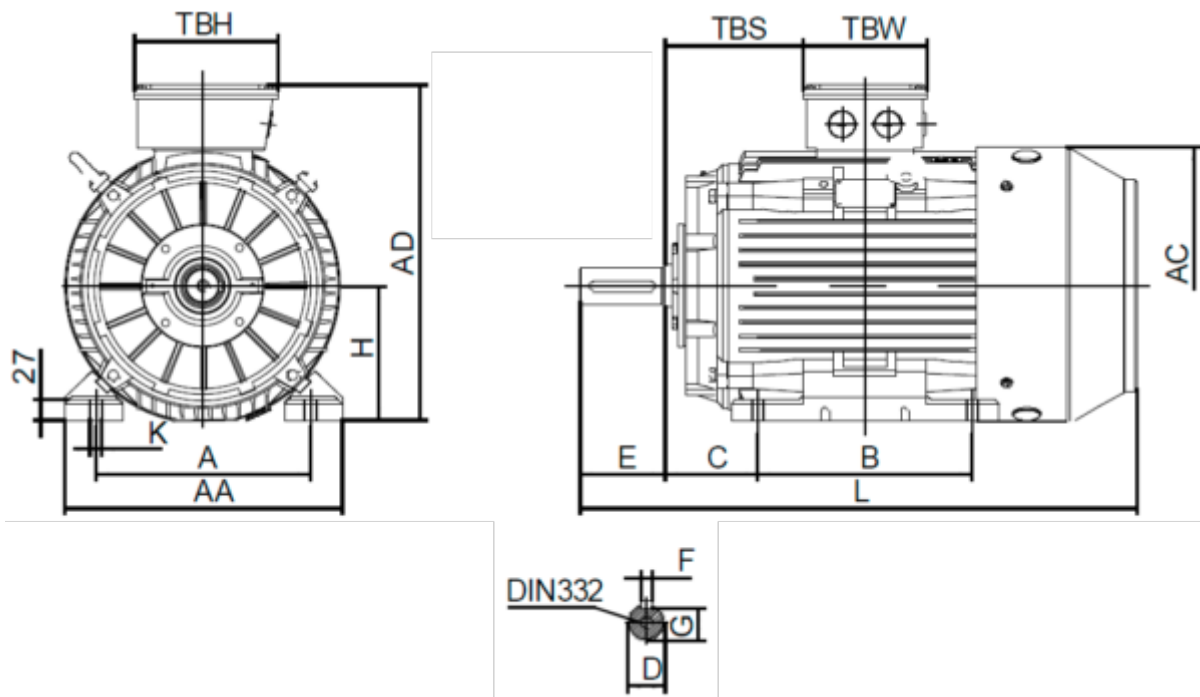

Data Sheet

Article number: 250302200422

Description: Kleedrive T3C 180L-4 22.0KW 1400 rpm
3x400/690V 50HZ IP55 B3 Eff=93%

Measures

A = 279	F = 14	TBW = 162
AA = 354	G = 42.5	
AC = Ø360	H = 180	
AD = 445	HD = 265	
B = 279	K = Ø15	
C = 121	L = 725	
D = Ø48	TBH = 187	
E = 110	TBS = 180	